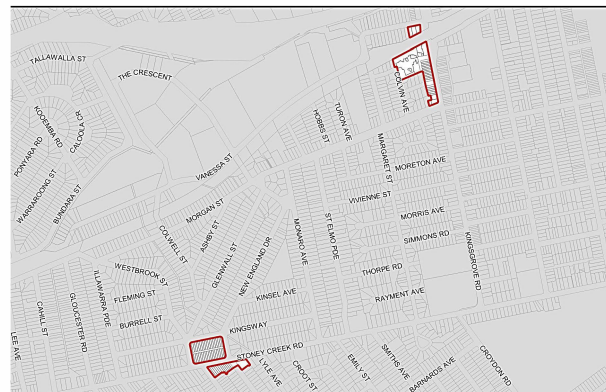

Georges River Council 2022 Rate Zone Map (from 1 July 2022)

Business Local Sub-Category

SOUTH HURSTVILLE

OATLEY

KOGARAH

RAMSGATE

RIVERWOOD

KYLE BAY

PENSHURST

SANS SOUCI

MORTDALE

ALLAWAH

CARLTON

BEVERLEY PARK

BLAKEHURST

NARWEE

CARSS PARK

KINGSGROVE

BEVERLY HILLS