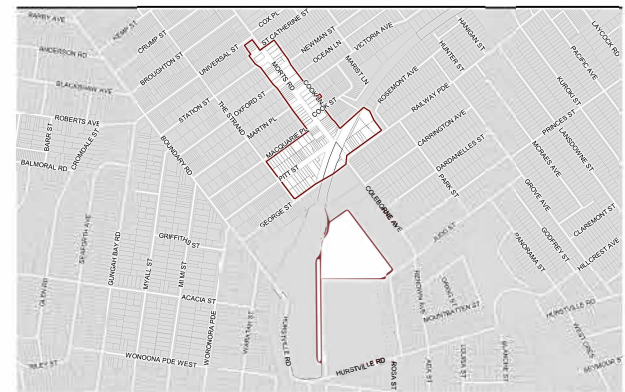

Georges River Council 2022 Rate Zone Map (from 1 July 2022)

Business Local Sub-Category

SOUTH HURSTVILLE

OATLEY

KOGARAH

RAMSGATE

RIVERWOOD

KYLE BAY

PENSHURST

SANS SOUCI

MORTDALE

ALLAWAH

CARLTON

BEVERLEY PARK

BLAKEHURST

NARWEE

CARSS PARK

KINGSGROVE

BEVERLY HILLS