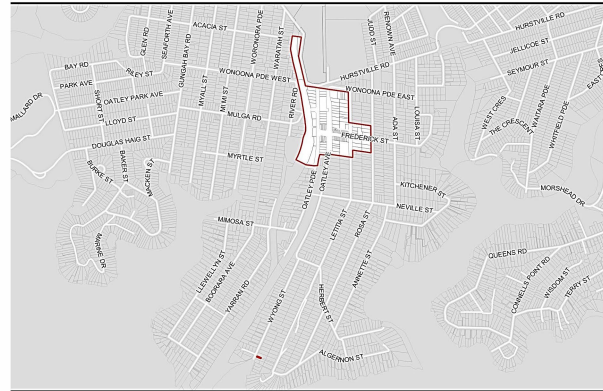

Georges River Council 2022 Rate Zone Map (from 1 July 2022)

Business Local Sub-Category

SOUTH HURSTVILLE

OATLEY

KOGARAH

RAMSGATE

RIVERWOOD

KYLE BAY

PENSHURST

SANS SOUCI

MORTDALE

ALLAWAH

CARLTON

BEVERLEY PARK

BLAKEHURST

NARWEE

CARSS PARK

KINGSGROVE

BEVERLY HILLS