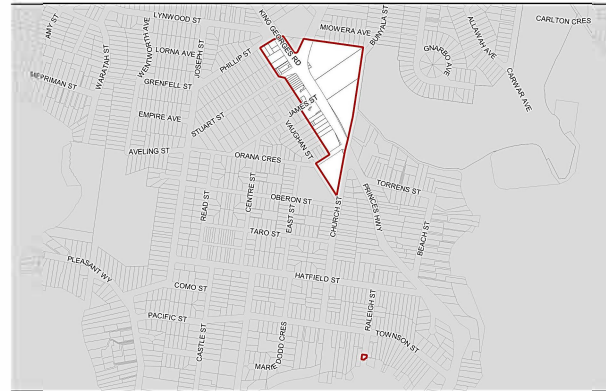

Georges River Council 2022 Rate Zone Map (from 1 July 2022)

Business Local Sub-Category

SOUTH HURSTVILLE

OATLEY

KOGARAH

RAMSGATE

RIVERWOOD

KYLE BAY

PENSHURST

SANS SOUCI

MORTDALE

ALLAWAH

CARLTON

BEVERLEY PARK

BLAKEHURST

NARWEE

CARSS PARK

KINGSGROVE

BEVERLY HILLS