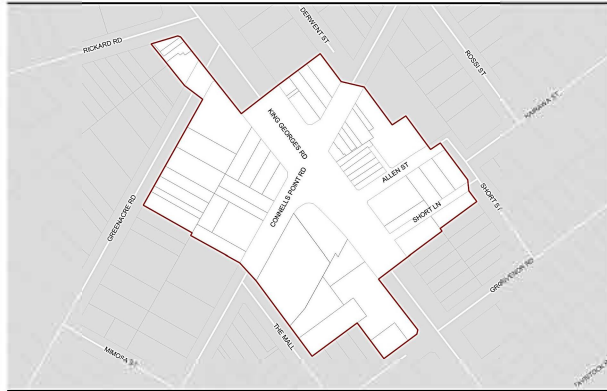

Georges River Council 2022 Rate Zone Map (from 1 July 2022)

Business Local Sub-Category

SOUTH HURSTVILLE

OATLEY

KOGARAH

RAMSGATE

RIVERWOOD

KYLE BAY

PENSHURST

SANS SOUCI

MORTDALE

ALLAWAH

CARLTON

BEVERLEY PARK

BLAKEHURST

NARWEE

CARSS PARK

KINGSGROVE

BEVERLY HILLS