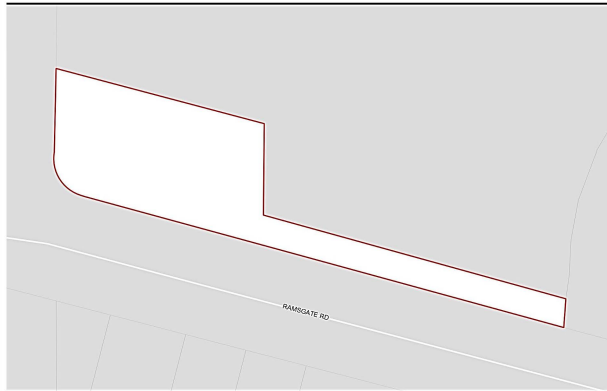

BEVERLEY PARK